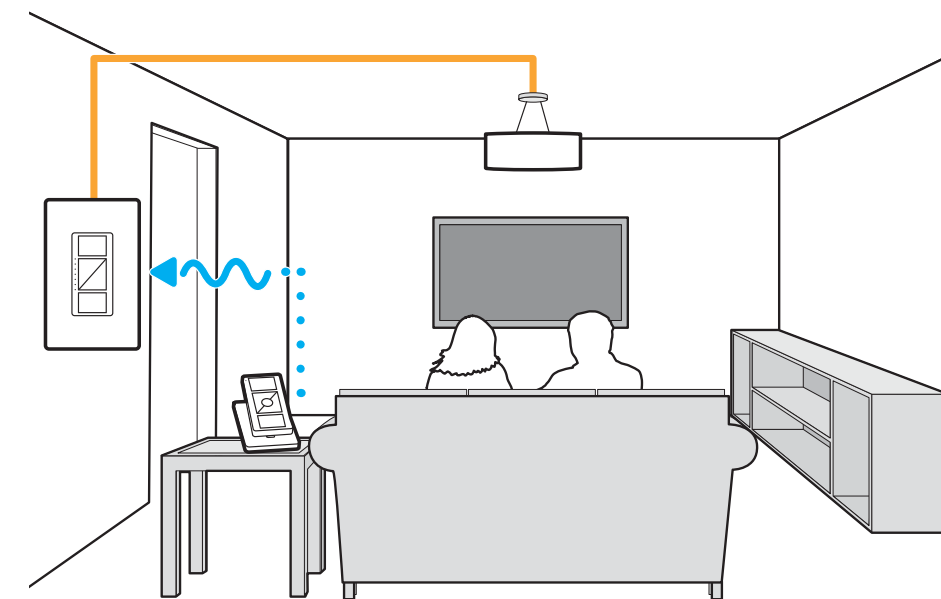

Once you try Caséta Wireless, you'll wonder how you ever lived without it.

Turn lights on as you arrive home

Turn entryway and outdoor lights on from the security of your car.

Dim lights for a movie

Add some magic by controlling lights from the couch. The movie begins when the lights start to dim.

Turn lights off from your bedside

No need to get out of bed. Simply turn the lights off from your bedside and drift into sleep.

Product information

Pico® remote control

- battery powered and can be mounted anywhere
- features a 10-year battery life
- works with Caséta™ Wireless dimmers