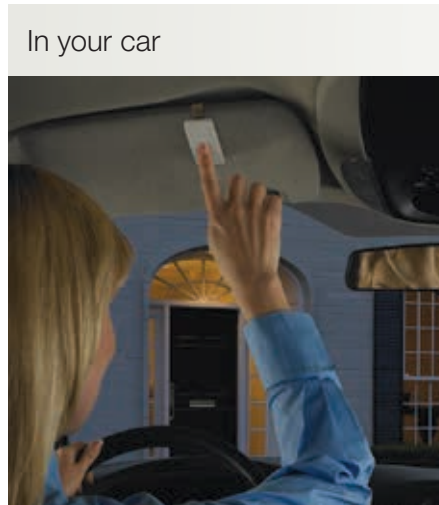

Once you try Caséta Wireless, you'll wonder how you ever lived without it.

Turn lights on as you arrive home

Turn entryway and outdoor lights on from the security of your car.

Dim lights for a movie

Add some magic by controlling lights from the couch. The movie begins when the lights start to dim.

Turn lights off from your bedside

No need to get out of bed. Simply turn the lights off from your bedside and drift into sleep.

Product information

Pico® remote control

- battery powered and can be mounted anywhere
- features a 10-year battery life
- works with Caséta™ Wireless dimmers

Pico accessories

Get the most flexibility from the Pico remote control with these accessories:

Car visor clip

Wallplate bracket

Tabletop pedestal

Ways to use your Pico remote control

The Pico remote control can be used as a hand-held remote, clipped to a car visor, mounted to a wall for an additional point of control (without cutting holes/running wire), or mounted on a tabletop pedestal.