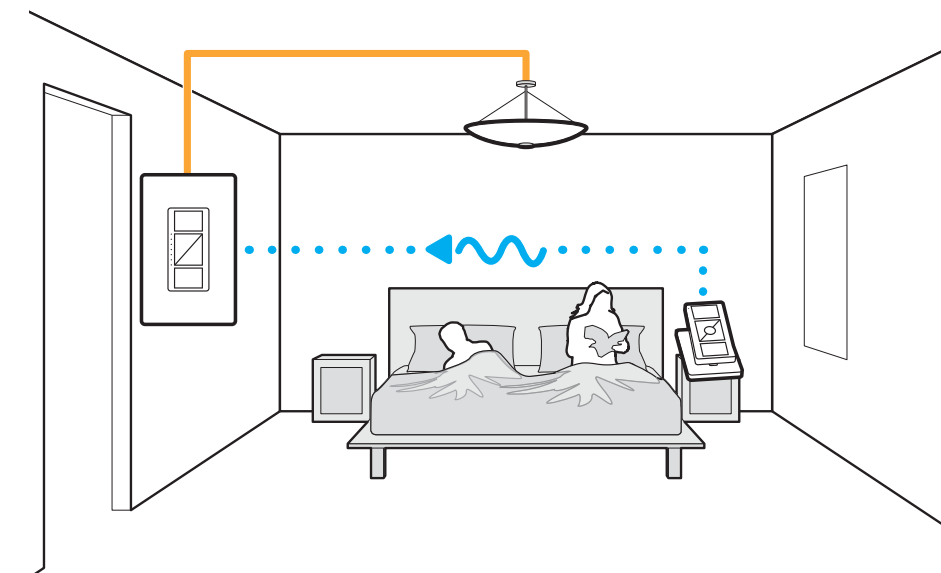

Once you try Caséta Wireless, you'll wonder how you ever lived without it.

Turn lights on as you arrive home

Turn entryway and outdoor lights on from the security of your car.

Dim lights for a movie

Add some magic by controlling lights from the couch. The movie begins when the lights start to dim.

Turn lights off from your bedside

No need to get out of bed. Simply turn the lights off from your bedside and drift into sleep.

Product information

Pico® remote control

- battery powered and can be mounted anywhere
- features a 10-year battery life
- works with Caséta™ Wireless dimmers

Pico accessories

Get the most flexibility from the Pico remote control with these accessories:

Car visor clip

Wallplate bracket

Tabletop pedestal

Ways to use your Pico remote control

The Pico remote control can be used as a hand-held remote, clipped to a car visor, mounted to a wall for an additional point of control (without cutting holes/running wire), or mounted on a tabletop pedestal.