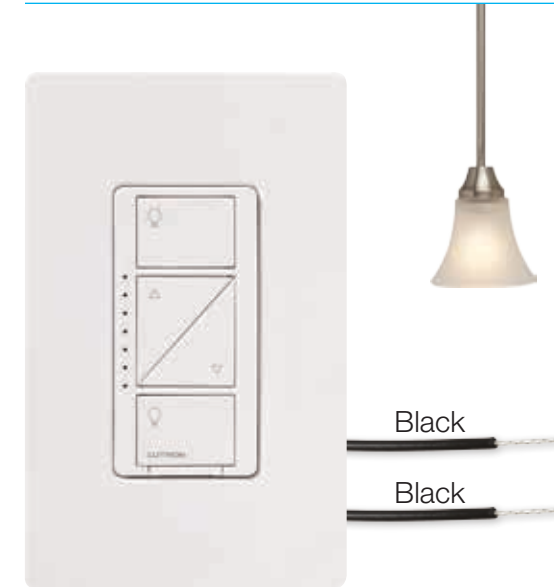

Turn lights off from your bedside

No need to get out of bed. Simply turn the lights off from your bedside and drift into sleep.

Product information

Pico® remote control

- battery powered and can be mounted anywhere
- features a 10-year battery life
- works with Caséta™ Wireless dimmers

Pico accessories

Get the most flexibility from the Pico remote control with these accessories:

Car visor clip

Wallplate bracket

Tabletop pedestal

Ways to use your Pico remote control

The Pico remote control can be used as a hand-held remote, clipped to a car visor, mounted to a wall for an additional point of control (without cutting holes/running wire), or mounted on a tabletop pedestal.

Plug-in lamp dimmer

- controls table and floor lamps
- features two receptacles for simultaneous control of two lamps
- simply plugs into a standard wall receptacle
- works with dimmable LEDs and CFLs
- also works with halogen and incandescent bulbs