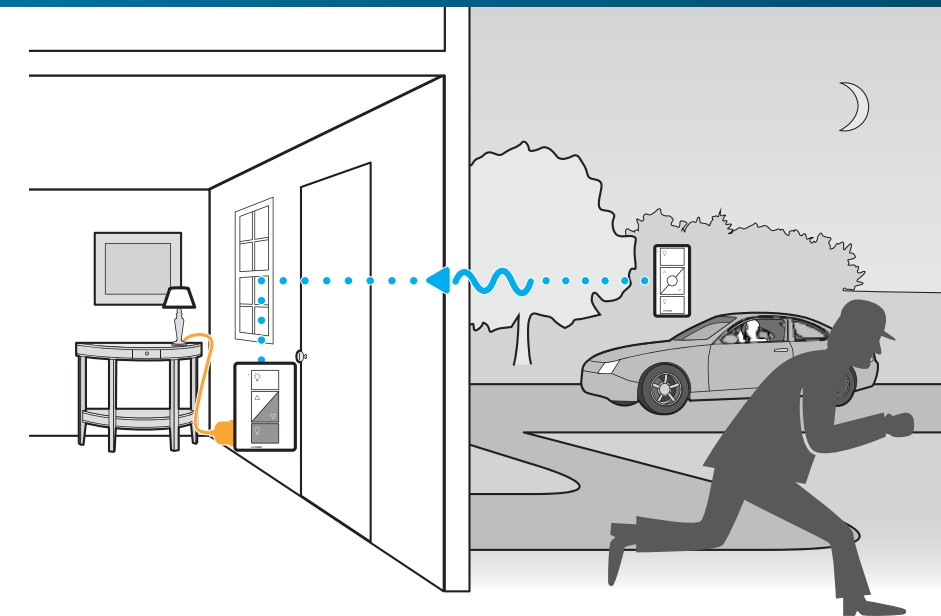

Caséta Wireless provides all of these, at the touch of a button.

So whether you want your lights on, off, or somewhere in between, you can count on Caséta Wireless to deliver what you need.

Caséta Wireless also uses Lutron's Clear Connect® wireless technology, for reliable operation.

Once you try Caséta Wireless, you'll wonder how you ever lived without it.

Turn lights on as you arrive home

Turn entryway and outdoor lights on from the security of your car.

Dim lights for a movie

Add some magic by controlling lights from the couch. The movie begins when the lights start to dim.

Turn lights off from your bedside

No need to get out of bed. Simply turn the lights off from your bedside and drift into sleep.

Product information

Pico® remote control

- battery powered and can be mounted anywhere
- features a 10-year battery life
- works with Caséta™ Wireless dimmers

Pico accessories

Get the most flexibility from the Pico remote control with these accessories:

Car visor clip

Wallplate bracket

Tabletop pedestal

Ways to use your Pico remote control

The Pico remote control can be used as a hand-held remote, clipped to a car visor, mounted to a wall for an additional point of control (without cutting holes/running wire), or mounted on a tabletop pedestal.